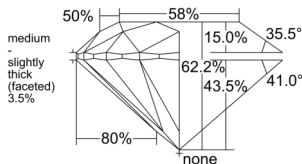

GIA®

FACSIMILE

GIA REPORT 6532329614

Verify this report at GIA.edu

GIA NATURAL DIAMOND DOSSIER®

September 11, 2025
GIA Report Number 6532329614
Shape and Cutting Style ..... Round Brilliant
Measurements ..... 5.37 - 5.41 x 3.35 mm

GRADING RESULTS

Carat Weight ..... 0.60 carat
Color Grade ..... F
Clarity Grade VVS1
Cut Grade ..... Excellent

ADDITIONAL GRADING INFORMATION

Polish ..... Excellent
Symmetry ..... Excellent
Fluorescence ..... None
Clarity Characteristics ..... Pinpoint, Cloud, Feather
Inspection(s): GIA 6532329614

PROPORTIONS

GRADING SCALES

GIA COLOR SCALE	GIA CLARITY SCALE	GIA CUT SCALE	
D	FLAWLESS	EXCELLENT	
E	INTERNALLY FLAWLESS		
F		VVS₁	VERY GOOD
G	VVS₂		
H	VS₁	GOOD	
I	VS₂		
J	SI₁	FAIR	
K	SI₂		
L	I₁	POOR	
M	I₂		
N	I₃		
O			
P			
Q			
R			
S			
T			
U			
V			
W			
X			
Y			
Z