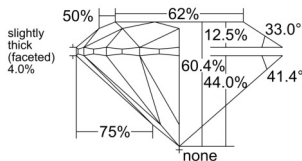

GIA®

FACSIMILE

GIA REPORT 6532327731

Verify this report at GIA.edu

GIA NATURAL DIAMOND DOSSIER®

September 11, 2025
GIA Report Number 6532327731
Shape and Cutting Style ..... Round Brilliant
Measurements ..... 5.11 - 5.13 x 3.09 mm

GRADING RESULTS

Carat Weight ..... 0.50 carat
Color Grade ..... E
Clarity Grade VVS1
Cut Grade ..... Excellent

ADDITIONAL GRADING INFORMATION

Polish ..... Excellent
Symmetry ..... Excellent
Fluorescence ..... None
Clarity Characteristics ..... Pinpoint, Cloud
Inscription(s): GIA 6532327731

PROPORTIONS

Profile to actual proportions