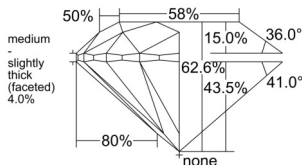

GIA®

FACSIMILE

GIA NATURAL DIAMOND DOSSIER®

September 10, 2025

GIA Report Number 6532304635

Shape and Cutting Style ..... Round Brilliant

Measurements ..... 5.63 - 5.66 x 3.53 mm

GRADING RESULTS

Carat Weight ..... 0.70 carat

Color Grade ..... E

Clarity Grade VS2

Cut Grade ..... Very Good

ADDITIONAL GRADING INFORMATION

Polish ..... Excellent

Symmetry ..... Excellent

Fluorescence ..... Faint

Clarity Characteristics..... Crystal, Needle

Inscription(s): GIA 6532304635

GIA REPORT 6532304635

Verify this report at GIA.edu

PROPORTIONS

GRADING SCALES

GIA COLOR SCALE

COLORED	D
	E
	F
	G
	H
	I
	J
NEAR COLORLESS	K
	L
	M
Faint	N
	O
	P
	Q
	R
	S
	T
	U
	V
	W
	X
	Y
	Z

GIA CLARITY SCALE

FLAWLESS	VERY VERY SLIGHTLY INCLUDED	VS₁	VS₂	VS₁	VS₂	SI₁	SI₂	I₁	I₂	I₃		
											FLAWLESS	INTERNALLY FLAWLESS

GIA CUT SCALE

EXCELLENT
VERY GOOD
GOOD
FAIR
POOR