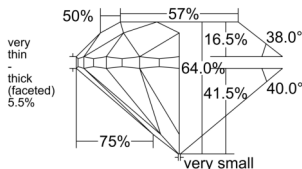

GIA®

FACSIMILE

GIA REPORT 6532301811

Verify this report at GIA.edu

GIA NATURAL DIAMOND DOSSIER®

September 03, 2025
GIA Report Number 6532301811
Shape and Cutting Style ..... Round Brilliant
Measurements ..... 4.90 - 4.94 x 3.15 mm

GRADING RESULTS

Carat Weight ..... 0.50 carat
Color Grade ..... D
Clarity Grade VS1
Cut Grade ..... Very Good

ADDITIONAL GRADING INFORMATION

Polish ..... Excellent
Symmetry ..... Very Good
Fluorescence ..... Strong Blue
Clarity Characteristics.....Crystal, Indented Natural, Pinpoint
Inscription(s): GIA 6532301811

PROPORTIONS

Profile to actual proportions

GRADING SCALES

GIA
COLOR
SCALE

COLORLESS	D
	E
	F
	G
	H
	I
	J
NEAR COLORLESS	K
	L
FAIN	M
	N
	O
	P
VERY LIGHT	Q
	R
	S
	T
	U
	V
	W
	X
	Y
LIGHT	Z

GIA
CLARITY
SCALE

	FLAWLESS
	INTERNALLY FLAWLESS
VERY VERY SLIGHTLY INCLUDED	VVS₁
	VVS₂
VERY SLIGHTLY INCLUDED	VS₁
	VS₂
SLIGHTLY INCLUDED	SI₁
	SI₂
	I₁
	I₂
INCLUDED	I₃

GIA
CUT
SCALE

	EXCELLENT
	VERY GOOD
	GOOD
	FAIR
	POOR