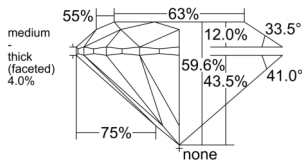

GIA®

FACSIMILE

GIA REPORT 6532300849

Verify this report at GIA.edu

GIA NATURAL DIAMOND DOSSIER®

September 03, 2025
GIA Report Number 6532300849
Shape and Cutting Style ..... Round Brilliant
Measurements ..... 4.32 - 4.35 x 2.58 mm

GRADING RESULTS

Carat Weight ..... 0.30 carat
Color Grade ..... E
Clarity Grade VS2
Cut Grade ..... Very Good

ADDITIONAL GRADING INFORMATION

Polish ..... Excellent
Symmetry ..... Very Good
Fluorescence ..... None
Clarity Characteristics ..... Cloud, Crystal
Inscription(s): GIA 6532300849

PROPORTIONS

Profile to actual proportions

GRADING SCALES

GIA COLOR SCALE	GIA CLARITY SCALE	GIA CUT SCALE
COLOURLESS	FLAWLESS	EXCELLENT
D	INTERNALLY FLAWLESS	
E	VVS₁	VERY GOOD
F		
G	VS₁	GOOD
H		
I	SI₁	FAIR
J		
K	I₁	POOR
L		
M	I₂	
N		
O	I₃	
P		
Q		
R		
S		
T		
U		
V		
W		
X		
Y		
Z