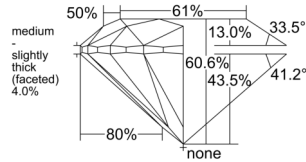

GIA®

FACSIMILE

GIA REPORT 6532288950

Verify this report at GIA.edu

GIA NATURAL DIAMOND DOSSIER®

September 02, 2025
GIA Report Number 6532288950
Shape and Cutting Style ..... Round Brilliant
Measurements ..... 5.10 - 5.13 x 3.10 mm

GRADING RESULTS

Carat Weight ..... 0.50 carat
Color Grade ..... D
Clarity Grade VS1
Cut Grade ..... Excellent

ADDITIONAL GRADING INFORMATION

Polish ..... Excellent
Symmetry ..... Excellent
Fluorescence ..... Strong Blue
Clarity Characteristics ..... Crystal, Pinpoint
Inscription(s): GIA 6532288950

PROPORTIONS

Profile to actual proportions

GRADING SCALES

GIA COLOR SCALE	GIA CLARITY SCALE	GIA CUT SCALE	
D	FLAWLESS	EXCELLENT	
E	INTERNALLY FLAWLESS		
F		VVS₁	VERY GOOD
G	VVS₂		
H	VS₁	GOOD	
I	VS₂		
J	SI₁	FAIR	
K	SI₂		
L	I₁	POOR	
M	I₂		
N	I₃		
O			
P			
Q			
R			
S			
T			
U			
V			
W			
X			
Y			
Z