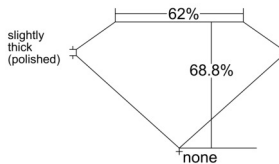

GIA®

FACSIMILE

GIA REPORT 6532285701

Verify this report at GIA.edu

GIA NATURAL DIAMOND DOSSIER®

September 03, 2025
GIA Report Number 6532285701
Shape and Cutting Style ..... Emerald Cut
Measurements ..... 5.94 x 4.25 x 2.92 mm

GRADING RESULTS

Carat Weight ..... 0.71 carat
Color Grade ..... H
Clarity Grade ..... Internally Flawless

ADDITIONAL GRADING INFORMATION

Polish ..... Excellent
Symmetry ..... Excellent
Fluorescence ..... None
Clarity Characteristics..... Minor Details of Polish
Inscription(s): GIA 6532285701

PROPORTIONS

Profile not to actual proportions

GRADING SCALES

GIA COLOR SCALE		GIA CLARITY SCALE			
COLORLESS	D	VERY VERY SLIGHTLY INCLUDED	FLAWLESS		
	E		INTERNALLY FLAWLESS		
	F	VERY SLIGHTLY INCLUDED	VVS₁		
	G		VVS₂		
	H		VS₁		
	NEAR COLORLESS	I	SLIGHTLY INCLUDED	VS₂	
		J		SI₁	
		FAINT	K	INCLUDED	SI₂
			L		I₁
			M		I₂
VERT LIGHT	N	LIGHT	I₃		
	O				
	P				
	Q				
	R