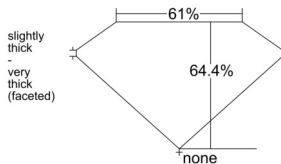

GIA®

FACSIMILE

GIA REPORT 6532259177

Verify this report at GIA.edu

GIA NATURAL DIAMOND DOSSIER®

August 29, 2025
GIA Report Number 6532259177
Shape and Cutting Style ..... Oval Brilliant
Measurements ..... 7.56 x 5.30 x 3.42 mm

GRADING RESULTS

Carat Weight ..... 0.90 carat
Color Grade L
Clarity Grade VVS1

ADDITIONAL GRADING INFORMATION

Polish ..... Excellent
Symmetry ..... Excellent
Fluorescence ..... Faint
Clarity Characteristics..... Pinpoint, Feather
Inscription(s): GIA 6532259177

PROPORTIONS

Profile not to actual proportions

GRADING SCALES

GIA COLOR SCALE		GIA CLARITY SCALE			
COLORLESS	D	VERY VERY SLIGHTLY INCLUDED	FLAWLESS		
	E		INTERNALLY FLAWLESS		
	F	VERY SLIGHTLY INCLUDED	VVS₁		
	G		VVS₂		
	H		VS₁		
	NEAR COLORLESS	I	SLIGHTLY INCLUDED	VS₂	
		J		SI₁	
		FAINT	K	INCLUDED	SI₂
			L		I₁
			M		I₂
VERT LIGHT	N	LIGHT	I₃		
	O				
	P				
	Q				
	R