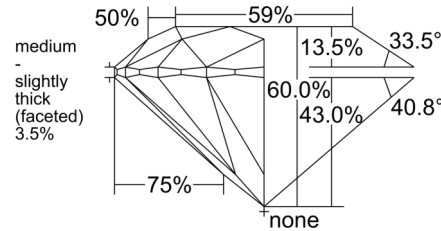

GIA REPORT
6532253165

Verify this report at GIA.edu

FACSIMILE

This is a digital representation of the original GIA Report. This representation might not be accepted in lieu of the original GIA Report in certain circumstances. The original GIA Report includes certain security features which are not reproducible on this facsimile.

GIA NATURAL DIAMOND GRADING REPORT

August 29, 2025
GIA Report Number 6532253165
Shape and Cutting Style ..... Round Brilliant
Measurements ..... 6.52 - 6.56 x 3.93 mm

GRADING RESULTS

Carat Weight ..... 1.03 carat
Color Grade ..... H
Clarity Grade VVS1
Cut Grade ..... Excellent

ADDITIONAL GRADING INFORMATION

Polish ..... Excellent
Symmetry ..... Excellent
Fluorescence ..... None
Inscription(s): GIA 6532253165
Comments: Additional clouds are not shown.

PROPORTIONS

Profile to actual proportions