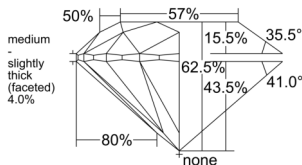

GIA®

FACSIMILE

GIA REPORT 6532250358

Verify this report at GIA.edu

GIA NATURAL DIAMOND DOSSIER®

August 29, 2025
GIA Report Number 6532250358
Shape and Cutting Style ..... Round Brilliant
Measurements ..... 4.34 - 4.35 x 2.72 mm

GRADING RESULTS

Carat Weight ..... 0.31 carat
Color Grade ..... G
Clarity Grade S11
Cut Grade ..... Excellent

ADDITIONAL GRADING INFORMATION

Polish ..... Excellent
Symmetry ..... Excellent
Fluorescence ..... None
Clarity Characteristics ..... Cloud, Crystal
Inscription(s): GIA 6532250358

PROPORTIONS

Profile to actual proportions

GRADING SCALES

GIA COLOR SCALE

COLOREDNESS	D
	E
	F
	G
	H
	I
	J
NEAR COLORLESS	K
	L
Faint	M
	N
	O
	P
Very Light	Q
	R
	S
	T
	U
	V
	W
	X
	Y
Light	Z

GIA CLARITY SCALE

FLAWLESS	INTERNAL FLAWLESS	
		FLAWLESS
VERY VERY SLIGHTLY INCLUDED	VVS₁	
	VVS₂	
VERY SLIGHTLY INCLUDED	VS₁	
	VS₂	
SLIGHTLY INCLUDED	SI₁	
	SI₂	
INCLUDED	I₁	
	I₂	
	I₃	

GIA CUT SCALE

EXCELLENT
VERY GOOD
GOOD
FAIR
POOR