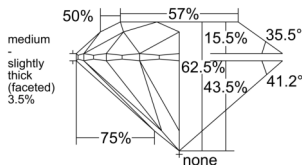

GIA®

FACSIMILE

GIA REPORT 6532248569

Verify this report at GIA.edu

GIA NATURAL DIAMOND DOSSIER®

September 02, 2025
GIA Report Number 6532248569
Shape and Cutting Style ..... Round Brilliant
Measurements ..... 5.16 - 5.20 x 3.23 mm

GRADING RESULTS

Carat Weight ..... 0.53 carat
Color Grade ..... G
Clarity Grade S11
Cut Grade ..... Excellent

ADDITIONAL GRADING INFORMATION

Polish ..... Excellent
Symmetry ..... Excellent
Fluorescence ..... None
Clarity Characteristics ..... Cloud
Inscription(s): GIA 6532248569

PROPORTIONS

GRADING SCALES

GIA COLOR SCALE	GIA CLARITY SCALE	GIA CUT SCALE	
D	FLAWLESS	EXCELLENT	
E	INTERNALLY FLAWLESS		
F		VVS₁	VERY GOOD
G	VVS₂		
H	VS₁	GOOD	
I	VS₂		
J	S1₁	FAIR	
K	S1₂		
L	I₁	POOR	
M	I₂		
N	I₃		
O			
P			
Q			
R			
S			
T			
U			
V			
W			
X			
Y			
Z