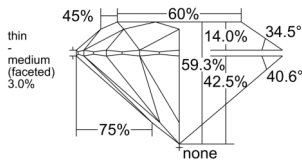

GIA®

FACSIMILE

GIA REPORT 6532237376

Verify this report at GIA.edu

GIA NATURAL DIAMOND DOSSIER®

August 28, 2025
GIA Report Number 6532237376
Shape and Cutting Style ..... Round Brilliant
Measurements ..... 5.15 - 5.19 x 3.07 mm

GRADING RESULTS

Carat Weight ..... 0.50 carat
Color Grade ..... G
Clarity Grade VVS1
Cut Grade ..... Excellent

ADDITIONAL GRADING INFORMATION

Polish ..... Excellent
Symmetry ..... Excellent
Fluorescence ..... None
Clarity Characteristics ..... Pinpoint, Feather
Inscription(s): GIA 6532237376

PROPORTIONS

Profile to actual proportions