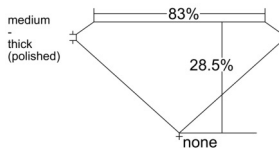

GIA®

FACSIMILE

GIA REPORT 6532226939

Verify this report at GIA.edu

GIA NATURAL DIAMOND DOSSIER®

August 28, 2025
GIA Report Number 6532226939
Shape and Cutting Style ..... **Modified Shield Step Cut**
Measurements ..... 4.49 x 9.16 x 2.61 mm

GRADING RESULTS

Carat Weight ..... 0.70 carat
Color Grade L
Clarity Grade VS1

ADDITIONAL GRADING INFORMATION

Polish ..... Good
Symmetry ..... Very Good
Fluorescence ..... Faint
Clarity Characteristics ..... Feather
Inscription(s): GIA 6532226939

PROPORTIONS

Profile not to actual proportions

GRADING SCALES

GIA COLOR SCALE		GIA CLARITY SCALE			
COLORLESS	D	VERY VERY SLIGHTLY INCLUDED	FLAWLESS		
	E		INTERNALLY FLAWLESS		
	F	VERY SLIGHTLY INCLUDED	VVS₁		
	G		VVS₂		
	H		VS₁		
	NEAR COLORLESS	I	SLIGHTLY INCLUDED	VS₂	
		J		SI₁	
		FAINT	K	INCLUDED	SI₂
			L		I₁
			M		I₂
VERY LIGHT	N		INCLUDED	I₃	
	O				
	P				
	Q				
LIGHT	R				
	S				
	T				
	U				
	V				
	Z