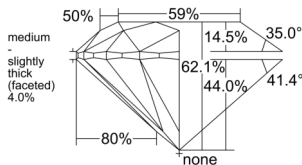

GIA®

FACSIMILE

GIA REPORT 6532154018

Verify this report at GIA.edu

GIA NATURAL DIAMOND DOSSIER®

August 20, 2025
GIA Report Number 6532154018
Shape and Cutting Style ..... Round Brilliant
Measurements ..... 4.49 - 4.53 x 2.80 mm

GRADING RESULTS

Carat Weight ..... 0.35 carat
Color Grade ..... F
Clarity Grade S11
Cut Grade ..... Excellent

ADDITIONAL GRADING INFORMATION

Polish ..... Excellent
Symmetry ..... Excellent
Fluorescence ..... None
Clarity Characteristics..... Crystal, Feather, Cloud
Inscription(s): GIA 6532154018

PROPORTIONS

Profile to actual proportions

GRADING SCALES

GIA COLOR SCALE

COLORESS	D
	E
	F
	G
	H
	I
	J
NEAR COLORESS	K
	L
FANIT	M
	N
	O
	P
	Q
VERY LIGHT	R
	S
	T
	U
	V
	W
	X
	Y
LIGHT	Z

GIA CLARITY SCALE

FLAWLESS	INTERNAL FLAWLESS	
		FLAWLESS
VERY VERY SLIGHTLY INCLUDED	VVS₁	
	VVS₂	
VERY SLIGHTLY INCLUDED	VS₁	
	VS₂	
SLIGHTLY INCLUDED	SI₁	
	SI₂	
INCLUDED	I₁	
	I₂	
	I₃	

GIA CUT SCALE

EXCELLENT
VERY GOOD
GOOD
FAIR
POOR