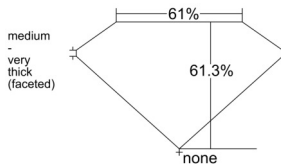

GIA®

FACSIMILE

GIA REPORT 6532140437

Verify this report at GIA.edu

GIA NATURAL DIAMOND DOSSIER®

August 18, 2025
GIA Report Number 6532140437
Shape and Cutting Style ..... Pear Brilliant
Measurements ..... 7.63 x 4.75 x 2.91 mm

GRADING RESULTS

Carat Weight ..... 0.63 carat
Color Grade ..... J
Clarity Grade VS2

ADDITIONAL GRADING INFORMATION

Polish ..... Very Good
Symmetry ..... Very Good
Fluorescence ..... Faint
Clarity Characteristics ..... Cloud, Crystal
Inscription(s): GIA 6532140437

PROPORTIONS

Profile not to actual proportions

GRADING SCALES

GIA COLOR SCALE		GIA CLARITY SCALE	
COLORLESS	D	VERY VERY SLIGHTLY INCLUDED	FLAWLESS
	E		INTERNALLY FLAWLESS
	F		VVS₁
	G		VVS₂
	H		VS₁
	I		VS₂
	J		SI₁
	K		SI₂
	L		I₁
	M		I₂
NEAR COLORLESS	N	SLIGHTLY INCLUDED	I₃
	O		
	P		
	Q		
FAINT	R		
	S		
	T		
	U		
VERY LIGHT	V		
	W		
	X		
	Y		
LIGHT	Z