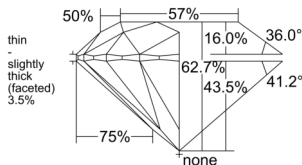

GIA®

FACSIMILE

GIA REPORT 6532127639

Verify this report at GIA.edu

GIA NATURAL DIAMOND DOSSIER®

August 14, 2025
GIA Report Number 6532127639
Shape and Cutting Style ..... Round Brilliant
Measurements ..... 4.88 - 4.91 x 3.07 mm

GRADING RESULTS

Carat Weight ..... 0.45 carat
Color Grade ..... D
Clarity Grade VS1
Cut Grade ..... Excellent

ADDITIONAL GRADING INFORMATION

Polish ..... Excellent
Symmetry ..... Excellent
Fluorescence ..... Medium Blue
Clarity Characteristics..... Crystal, Pinpoint
Inscription(s): GIA 6532127639

PROPORTIONS

Profile to actual proportions