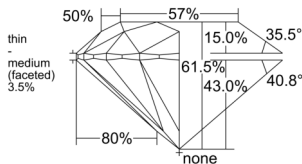

GIA®

FACSIMILE

GIA REPORT 6532100501

Verify this report at GIA.edu

GIA NATURAL DIAMOND DOSSIER®

August 19, 2025
GIA Report Number 6532100501
Shape and Cutting Style ..... Round Brilliant
Measurements ..... 5.32 - 5.35 x 3.28 mm

GRADING RESULTS

Carat Weight ..... 0.57 carat
Color Grade ..... J
Clarity Grade VS1
Cut Grade ..... Excellent

ADDITIONAL GRADING INFORMATION

Polish ..... Excellent
Symmetry ..... Excellent
Fluorescence ..... None
Clarity Characteristics ..... Cloud
Inscription(s): GIA 6532100501

PROPORTIONS

Profile to actual proportions

GRADING SCALES

GIA COLOR SCALE	GIA CLARITY SCALE	GIA CUT SCALE	
D	FLAWLESS	EXCELLENT	
E	INTERNALLY FLAWLESS		
F		VVS₁	VERY GOOD
G	VVS₂		
H	VS₁	GOOD	
I	VS₂		
J	SI₁	FAIR	
K	SI₂		
L	I₁	POOR	
M			
N			
O	I₂		
P			
Q	I₃		
R			
S			
T			
U			
V			
W			
X			
Y			
Z