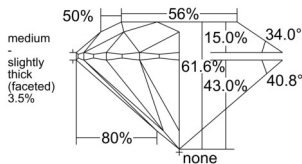

GIA®

FACSIMILE

GIA REPORT 6532087358

Verify this report at GIA.edu

GIA NATURAL DIAMOND DOSSIER®

August 11, 2025
GIA Report Number 6532087358
Shape and Cutting Style ..... Round Brilliant
Measurements ..... 5.19 - 5.22 x 3.20 mm

GRADING RESULTS

Carat Weight ..... 0.53 carat
Color Grade ..... E
Clarity Grade VS1
Cut Grade ..... Excellent

ADDITIONAL GRADING INFORMATION

Polish ..... Excellent
Symmetry ..... Excellent
Fluorescence ..... None
Clarity Characteristics..... Crystal, Pinpoint
Inscription(s): GIA 6532087358

PROPORTIONS

GRADING SCALES

GIA COLOR SCALE	GIA CLARITY SCALE	GIA CUT SCALE	
D	FLAWLESS	EXCELLENT	
E	INTERNALLY FLAWLESS		
F		VVS₁	VERY GOOD
G	VVS₂		
H	VS₁	GOOD	
I	VS₂		
J	SI₁	FAIR	
K	SI₂		
L	I₁	POOR	
M			
N			
O	I₂		
P			
Q			
R	I₃		
S			
T			
U			
V			
W			
X			
Y			
Z