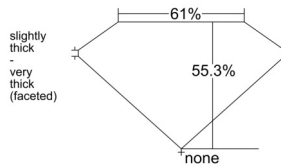

GIA®

FACSIMILE

GIA REPORT 6532017958

Verify this report at GIA.edu

GIA NATURAL DIAMOND DOSSIER®

August 04, 2025
GIA Report Number 6532017958
Shape and Cutting Style ..... Pear Brilliant
Measurements ..... 6.77 x 4.09 x 2.26 mm

GRADING RESULTS

Carat Weight ..... 0.37 carat
Color Grade ..... D
Clarity Grade VS1

ADDITIONAL GRADING INFORMATION

Polish ..... Excellent
Symmetry ..... Excellent
Fluorescence ..... None
Clarity Characteristics..... Crystal, Pinpoint
Inscription(s): GIA 6532017958

PROPORTIONS

Profile not to actual proportions

GRADING SCALES

GIA COLOR SCALE		GIA CLARITY SCALE			
COLORLESS	D	VERY VERY SLIGHTLY INCLUDED	FLAWLESS		
	E		INTERNALLY FLAWLESS		
	F		VVS₁		
	G		VVS₂		
	NEAR COLORLESS	H	VERY SLIGHTLY INCLUDED	VS₁	
		I		VS₂	
		FAINT	J	SLIGHTLY INCLUDED	S₁
			K		S₂
	L		I₁		
	M		I₂		
N	I₃				
O					
VERT LIGHT	P	INCLUDED			
	Q				
	R				
	S				
	T				
	U				
	V				
	W				
LIGHT	X				
	Y				
	Z