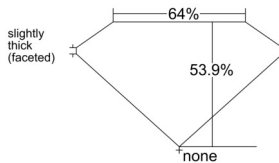

GIA®

FACSIMILE

GIA REPORT 6531987572

Verify this report at GIA.edu

GIA NATURAL DIAMOND DOSSIER®

November 13, 2025
GIA Report Number 6531987572
Shape and Cutting Style ..... Heart Brilliant
Measurements ..... 5.03 x 5.81 x 3.13 mm

GRADING RESULTS

Carat Weight ..... 0.53 carat
Color Grade ..... F
Clarity Grade VS2

ADDITIONAL GRADING INFORMATION

Polish ..... Excellent
Symmetry ..... Very Good
Fluorescence ..... Faint
Clarity Characteristics ..... Feather
Inscription(s): GIA 6531987572

PROPORTIONS

Profile not to actual proportions

GRADING SCALES

GIA COLOR SCALE		GIA CLARITY SCALE			
COLORLESS	D	VERY VERY SLIGHTLY INCLUDED	FLAWLESS		
	E		INTERNALLY FLAWLESS		
	F	VERY SLIGHTLY INCLUDED	VVS₁		
	G		VVS₂		
	H		VS₁		
	NEAR COLORLESS	I	SLIGHTLY INCLUDED	VS₂	
		J		SI₁	
		FAINT	K	INCLUDED	SI₂
			L		I₁
			M		I₂
VERT LIGHT	N	INCLUDED	I₃		
	O				
	P				
	Q				
	R				
	S				
LIGHT	T				
	U				
	V				
	W				
	X				
Y					
Z