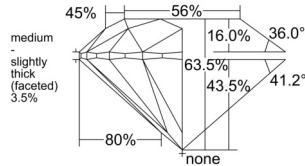

GIA®

FACSIMILE

GIA REPORT 6531918266

Verify this report at GIA.edu

GIA NATURAL DIAMOND DOSSIER®

November 25, 2025
GIA Report Number 6531918266
Shape and Cutting Style ..... Round Brilliant
Measurements ..... 4.23 - 4.26 x 2.69 mm

GRADING RESULTS

Carat Weight ..... 0.30 carat
Color Grade ..... F
Clarity Grade VS2
Cut Grade ..... Excellent

ADDITIONAL GRADING INFORMATION

Polish ..... Excellent
Symmetry ..... Excellent
Fluorescence ..... Strong Blue
Clarity Characteristics ..... Cloud, Feather
Inscription(s): GIA 6531918266

PROPORTIONS

GRADING SCALES

GIA COLOR SCALE	GIA CLARITY SCALE	GIA CUT SCALE
COLOURLESS	FLAWLESS	EXCELLENT
D	INTERNALLY FLAWLESS	
E	VVS₁	VERY GOOD
F		
G	VVS₂	
H	VS₁	GOOD
I		
J	VS₂	
K	SI₁	FAIR
L		
M	SI₂	
N	I₁	POOR
O		
P	I₂	
Q	I₃	
R		
S		
T		
U		
V		
W		
X		
Y		
Z