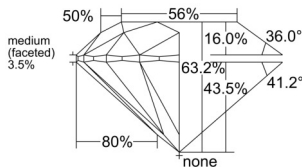

GIA®

FACSIMILE

GIA REPORT 6531905951

Verify this report at GIA.edu

GIA NATURAL DIAMOND DOSSIER®

November 26, 2025
GIA Report Number 6531905951
Shape and Cutting Style ..... Round Brilliant
Measurements ..... 4.78 - 4.81 x 3.03 mm

GRADING RESULTS

Carat Weight ..... 0.43 carat
Color Grade ..... H
Clarity Grade VVS1
Cut Grade ..... Excellent

ADDITIONAL GRADING INFORMATION

Polish ..... Excellent
Symmetry ..... Excellent
Fluorescence ..... None
Clarity Characteristics ..... Pinpoint
Inscription(s): GIA 6531905951

PROPORTIONS

Profile to actual proportions

GRADING SCALES

GIA COLOR SCALE

COLORLESS	D
	E
	F
	G
	H
	I
	J
NEAR COLORLESS	K
	L
FAIN	M
	N
	O
	P
VERY LIGHT	Q
	R
	S
	T
	U
	V
	W
	X
	Y
LIGHT	Z

GIA CLARITY SCALE

FLAWLESS	INTERNAL FLAWLESS	
		EXCELLENT
VERY VERY SLIGHTLY INCLUDED	VVS₁	VERY GOOD
VERY SLIGHTLY INCLUDED	VVS₂	
SLIGHTLY INCLUDED	VS₁	GOOD
	VS₂	
INCLUDED	SI₁	FAIR
	SI₂	
INCLUDED	I₁	POOR
	I₂	
	I₃