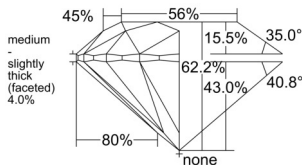

GIA®

FACSIMILE

GIA REPORT 6531895421

Verify this report at GIA.edu

GIA NATURAL DIAMOND DOSSIER®

November 06, 2025
GIA Report Number 6531895421
Shape and Cutting Style ..... Round Brilliant
Measurements ..... 4.83 - 4.85 x 3.01 mm

GRADING RESULTS

Carat Weight ..... 0.43 carat
Color Grade ..... D
Clarity Grade VVS2
Cut Grade ..... Excellent

ADDITIONAL GRADING INFORMATION

Polish ..... Excellent
Symmetry ..... Excellent
Fluorescence ..... None
Clarity Characteristics ..... Needle, Pinpoint
Inscription(s): GIA 6531895421

PROPORTIONS

Profile to actual proportions

GRADING SCALES

GIA COLOR SCALE

COLORLESS	D
	E
	F
	G
	H
	I
	J
NEAR COLORLESS	K
	L
FAIN	M
	N
	O
	P
VERY LIGHT	Q
	R
	S
	T
	U
	V
	W
	X
	Y
LIGHT	Z

GIA CLARITY SCALE

FLAWLESS	INTERNAL FLAWLESS	
		FLAWLESS
VERY VERY SLIGHTLY INCLUDED	VVS₁	
VERY SLIGHTLY INCLUDED	VVS₂	
SLIGHTLY INCLUDED	VS₁	
	VS₂	
INCLUDED	SI₁	
	SI₂	
INCLUDED	I₁	
	I₂	
	I₃	

GIA CUT SCALE

EXCELLENT
VERY GOOD
GOOD
FAIR
POOR