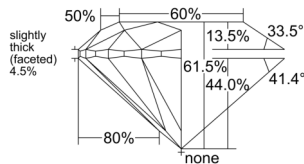

GIA®

FACSIMILE

GIA REPORT 6531893555

Verify this report at GIA.edu

GIA NATURAL DIAMOND DOSSIER®

November 08, 2025
GIA Report Number 6531893555
Shape and Cutting Style ..... Round Brilliant
Measurements ..... 4.79 - 4.80 x 2.95 mm

GRADING RESULTS

Carat Weight ..... 0.42 carat
Color Grade ..... K
Clarity Grade VS1
Cut Grade ..... Excellent

ADDITIONAL GRADING INFORMATION

Polish ..... Excellent
Symmetry ..... Excellent
Fluorescence ..... None
Clarity Characteristics ..... Feather, Pinpoint
Inscription(s): GIA 6531893555

PROPORTIONS

Profile to actual proportions

GRADING SCALES

GIA COLOR SCALE

COLORLESS	D
	E
	F
	G
	H
	I
	J
NEAR COLORLESS	K
	L
Faint	M
	N
	O
	P
	R
	S
	T
	U
	V
	W
	X
	Y
Light	Z

GIA CLARITY SCALE

	FLAWLESS
	INTERNALLY FLAWLESS
VERY VERY SLIGHTLY INCLUDED	VVS₁
	VVS₂
VERY SLIGHTLY INCLUDED	VS₁
	VS₂
SLIGHTLY INCLUDED	SI₁
	SI₂
	I₁
	I₂
INCLUDED	I₃

GIA CUT SCALE

	EXCELLENT
	VERY GOOD
	GOOD
	FAIR
	POOR