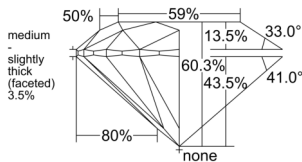

GIA®

FACSIMILE

GIA REPORT 6531877208

Verify this report at GIA.edu

GIA NATURAL DIAMOND DOSSIER®

November 03, 2025
GIA Report Number 6531877208
Shape and Cutting Style ..... Round Brilliant
Measurements ..... 5.16 - 5.18 x 3.12 mm

GRADING RESULTS

Carat Weight ..... 0.51 carat
Color Grade ..... G
Clarity Grade VVS1
Cut Grade ..... Excellent

ADDITIONAL GRADING INFORMATION

Polish ..... Excellent
Symmetry ..... Excellent
Fluorescence ..... None
Clarity Characteristics ..... Pinpoint, Cavity
Inscription(s): GIA 6531877208

PROPORTIONS

Profile to actual proportions

GRADING SCALES

GIA COLOR SCALE	GIA CLARITY SCALE	GIA CUT SCALE	
D	FLAWLESS	EXCELLENT	
E	INTERNALLY FLAWLESS		
F		VVS₁	VERY GOOD
G	VVS₂		
H	VS₁	GOOD	
I	VS₂		
J	SI₁	FAIR	
K	SI₂		
L	I₁	POOR	
M			
N			
O	I₂		
P			
Q			
R	I₃		
S			
T			
U			
V			
W			
X			
Y			
Z