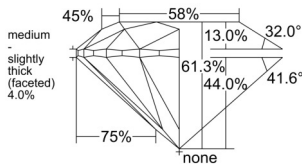

GIA®

FACSIMILE

GIA REPORT 6531780635

Verify this report at GIA.edu

GIA NATURAL DIAMOND DOSSIER®

October 28, 2025
GIA Report Number 6531780635
Shape and Cutting Style ..... Round Brilliant
Measurements ..... 4.29 - 4.32 x 2.64 mm

GRADING RESULTS

Carat Weight ..... 0.30 carat
Color Grade ..... G
Clarity Grade VS2
Cut Grade ..... Very Good

ADDITIONAL GRADING INFORMATION

Polish ..... Excellent
Symmetry ..... Excellent
Fluorescence ..... None
Clarity Characteristics ..... Cloud, Feather
Inscription(s): GIA 6531780635

PROPORTIONS

Profile to actual proportions