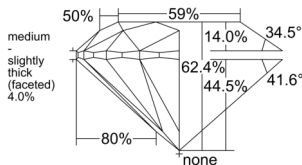

GIA®

FACSIMILE

GIA NATURAL DIAMOND DOSSIER®

October 21, 2025
GIA Report Number 6531722442
Shape and Cutting Style ..... Round Brilliant
Measurements ..... 5.65 - 5.68 x 3.54 mm

GRADING RESULTS

Carat Weight ..... 0.70 carat
Color Grade ..... E
Clarity Grade S11
Cut Grade ..... Excellent

ADDITIONAL GRADING INFORMATION

Polish ..... Excellent
Symmetry ..... Excellent
Fluorescence ..... Faint
Clarity Characteristics ..... Crystal
Inscription(s): GIA 6531722442

GIA REPORT 6531722442

Verify this report at GIA.edu

PROPORTIONS

Profile to actual proportions