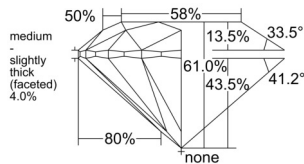

GIA®

FACSIMILE

GIA REPORT 6531720128

Verify this report at GIA.edu

GIA NATURAL DIAMOND DOSSIER®

October 13, 2025
GIA Report Number 6531720128
Shape and Cutting Style ..... Round Brilliant
Measurements ..... 3.73 - 3.75 x 2.28 mm

GRADING RESULTS

Carat Weight ..... 0.19 carat
Color Grade ..... E
Clarity Grade VS2
Cut Grade ..... Excellent

ADDITIONAL GRADING INFORMATION

Polish ..... Excellent
Symmetry ..... Excellent
Fluorescence ..... None
Clarity Characteristics ..... Cloud
Inscription(s): GIA 6531720128

PROPORTIONS

Profile to actual proportions

GRADING SCALES

GIA COLOR SCALE	GIA CLARITY SCALE	GIA CUT SCALE	
D	FLAWLESS	EXCELLENT	
E	INTERNALLY FLAWLESS		
F		VVS₁	VERY GOOD
G	VVS₂		
H	VS₁	GOOD	
I	VS₂		
J	SI₁	FAIR	
K	SI₂		
L	I₁	POOR	
M			
N			
O	I₂		
P			
Q	I₃		
R			
S			
T			
U			
V			
W			
X			
Y			
Z