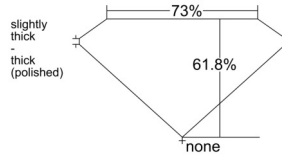

GIA®

FACSIMILE

GIA REPORT 6531646768

Verify this report at GIA.edu

GIA NATURAL DIAMOND DOSSIER®

October 07, 2025
GIA Report Number 6531646768
Shape and Cutting Style ..... Emerald Cut
Measurements ..... 4.92 x 3.41 x 2.11 mm

GRADING RESULTS

Carat Weight ..... 0.33 carat
Color Grade ..... D
Clarity Grade VVS1

ADDITIONAL GRADING INFORMATION

Polish ..... Very Good
Symmetry ..... Good
Fluorescence ..... None
Clarity Characteristics... Pinpoint, Cloud, Cavity, Surface Graining
Inscription(s): GIA 6531646768

PROPORTIONS

Profile not to actual proportions

GRADING SCALES

GIA COLOR SCALE		GIA CLARITY SCALE			
COLORLESS	D	VERY VERY SLIGHTLY INCLUDED	FLAWLESS		
	E		INTERNALLY FLAWLESS		
	F	VERY SLIGHTLY INCLUDED	VVS₁		
	G		VVS₂		
	H		VS₁		
	NEAR COLORLESS	I	SLIGHTLY INCLUDED	VS₂	
		J		SI₁	
		FAINT	K	INCLUDED	SI₂
			L		I₁
			M		I₂
VERT LIGHT	N	LIGHT	I₃		
	O				
	P				
	Q				
	R