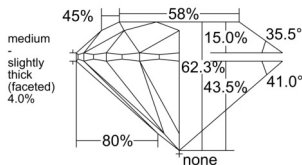

GIA®

FACSIMILE

GIA REPORT 6531645124

Verify this report at GIA.edu

GIA NATURAL DIAMOND DOSSIER®

October 09, 2025
GIA Report Number 6531645124
Shape and Cutting Style ..... Round Brilliant
Measurements ..... 5.08 - 5.11 x 3.18 mm

GRADING RESULTS

Carat Weight ..... 0.51 carat
Color Grade ..... K
Clarity Grade VS1
Cut Grade ..... Excellent

ADDITIONAL GRADING INFORMATION

Polish ..... Excellent
Symmetry ..... Excellent
Fluorescence ..... Faint
Clarity Characteristics ..... Crystal, Pinpoint
Inscription(s): GIA 6531645124

PROPORTIONS

Profile to actual proportions