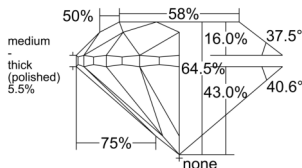

GIA®

FACSIMILE

GIA REPORT 6531642651

Verify this report at GIA.edu

GIA NATURAL DIAMOND DOSSIER®

October 07, 2025
GIA Report Number 6531642651
Shape and Cutting Style ..... Round Brilliant
Measurements ..... 5.49 - 5.55 x 3.56 mm

GRADING RESULTS

Carat Weight ..... 0.70 carat
Color Grade ..... G
Clarity Grade S11
Cut Grade ..... Very Good

ADDITIONAL GRADING INFORMATION

Polish ..... Excellent
Symmetry ..... Very Good
Fluorescence ..... None
Clarity Characteristics..... Cloud, Feather
Inscription(s): GIA 6531642651

PROPORTIONS

Profile to actual proportions

GRADING SCALES

GIA COLOR SCALE

COLORED	D
	E
	F
	G
	H
	I
	J
NEAR COLORLESS	K
	L
Faint	M
	N
	O
	P
	Q
	R
	S
	T
	U
	V
	W
	X
	Y
Light	Z

GIA CLARITY SCALE

FLAWLESS	VERY VERY SLIGHTLY INCLUDED	VVS₁	VVS₂	VS₁	VS₂	S1₁	S1₂	I₁	I₂	I₃	
											VERY SLIGHTLY INCLUDED
INTERNALLY FLAWLESS											

GIA CUT SCALE

EXCELLENT
VERY GOOD
GOOD
FAIR
POOR