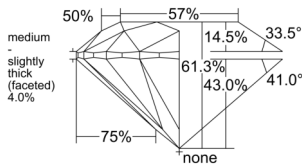

GIA®

FACSIMILE

GIA REPORT 6531634146

Verify this report at GIA.edu

GIA NATURAL DIAMOND DOSSIER®

October 07, 2025
GIA Report Number 6531634146
Shape and Cutting Style ..... Round Brilliant
Measurements ..... 5.44 - 5.46 x 3.34 mm

GRADING RESULTS

Carat Weight ..... 0.61 carat
Color Grade ..... E
Clarity Grade VS1
Cut Grade ..... Excellent

ADDITIONAL GRADING INFORMATION

Polish ..... Excellent
Symmetry ..... Excellent
Fluorescence ..... Faint
Clarity Characteristics ..... Cloud, Pinpoint
Inscription(s): GIA 6531634146

PROPORTIONS

Profile to actual proportions

GRADING SCALES

GIA COLOR SCALE

COLORLESS	D
	E
	F
	G
	H
	I
	J
NEAR COLORLESS	K
	L
FAIN	M
	N
	O
	P
VERY LIGHT	Q
	R
	S
	T
	U
	V
	W
	X
	Y
LIGHT	Z

GIA CLARITY SCALE

FLAWLESS	INTERNAL FLAWLESS	
		FLAWLESS
VERY VERY SLIGHTLY INCLUDED	VVS₁	
	VVS₂	
VERY SLIGHTLY INCLUDED	VS₁	
	VS₂	
SLIGHTLY INCLUDED	SI₁	
	SI₂	
INCLUDED	I₁	
	I₂	
	I₃	

GIA CUT SCALE

EXCELLENT
VERY GOOD
GOOD
FAIR
POOR