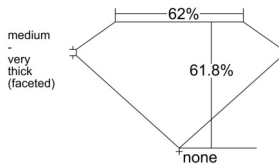

GIA®

FACSIMILE

GIA REPORT 6531574314

Verify this report at GIA.edu

GIA NATURAL DIAMOND DOSSIER®

September 29, 2025
GIA Report Number 6531574314
Shape and Cutting Style ..... Pear Brilliant
Measurements ..... 7.47 x 4.76 x 2.94 mm

GRADING RESULTS

Carat Weight ..... 0.60 carat
Color Grade ..... J
Clarity Grade ..... Internally Flawless

ADDITIONAL GRADING INFORMATION

Polish ..... Very Good
Symmetry ..... Very Good
Fluorescence ..... Faint
Clarity Characteristics ..... Minor Details of Polish
Inscription(s): GIA 6531574314

PROPORTIONS

Profile not to actual proportions

GRADING SCALES

GIA COLOR SCALE		GIA CLARITY SCALE			
COLORLESS	D	VERY VERY SLIGHTLY INCLUDED	FLAWLESS		
	E		INTERNALLY FLAWLESS		
	F		VVS₁		
	G		VVS₂		
	NEAR COLORLESS		H	VERY SLIGHTLY INCLUDED	VS₁
			I		VS₂
	FAINT		J	SLIGHTLY INCLUDED	SI₁
			K		SI₂
			L		I₁
			M		I₂
N		I₃			
VERTICALLY LIGHT		O	INCLUDED		
		P			
		Q			
	R				
	S				
	T				
	U				
LIGHT	V				
	W				
	X				
	Y				
Z