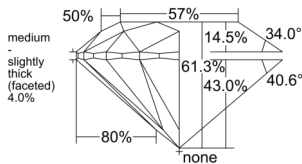

GIA®

FACSIMILE

GIA REPORT 6531544496

Verify this report at GIA.edu

GIA NATURAL DIAMOND DOSSIER®

September 25, 2025
GIA Report Number 6531544496
Shape and Cutting Style ..... Round Brilliant
Measurements ..... 5.50 - 5.54 x 3.38 mm

GRADING RESULTS

Carat Weight ..... 0.63 carat
Color Grade ..... G
Clarity Grade VS2
Cut Grade ..... Excellent

ADDITIONAL GRADING INFORMATION

Polish ..... Excellent
Symmetry ..... Excellent
Fluorescence ..... None
Clarity Characteristics ..... Cloud, Crystal
Inscription(s): GIA 6531544496

PROPORTIONS

Profile to actual proportions

GRADING SCALES

GIA COLOR SCALE

COLOURESS	D
	E
	F
	G
	H
	I
	J
NEAR COLOURESS	K
	L
FANIT	M
	N
	O
	P
	Q
VERY LIGHT	R
	S
	T
	U
	V
	W
	X
	Y
LIGHT	Z

GIA CLARITY SCALE

FLAWLESS	INTERNAL FLAWLESS	
		EXCELLENT
VERY VERY SLIGHTLY INCLUDED	VVS₁	
	VVS₂	
VERY SLIGHTLY INCLUDED	VS₁	
	VS₂	
SLIGHTLY INCLUDED	SI₁	
	SI₂	
INCLUDED	I₁	
	I₂	
	I₃	
POOR		

GIA CUT SCALE

EXCELLENT
VERY GOOD
GOOD
FAIR
POOR