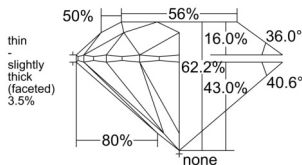

GIA®

FACSIMILE

GIA REPORT 6531539441

Verify this report at GIA.edu

GIA NATURAL DIAMOND DOSSIER®

September 25, 2025
GIA Report Number 6531539441
Shape and Cutting Style ..... Round Brilliant
Measurements ..... 5.05 - 5.08 x 3.15 mm

GRADING RESULTS

Carat Weight ..... 0.50 carat
Color Grade ..... H
Clarity Grade VS1
Cut Grade ..... Excellent

ADDITIONAL GRADING INFORMATION

Polish ..... Excellent
Symmetry ..... Excellent
Fluorescence ..... None
Clarity Characteristics ..... Feather
Inscription(s): GIA 6531539441

PROPORTIONS

GRADING SCALES

GIA COLOR SCALE

COLOREDNESS	D
	E
	F
	G
	H
	I
	J
NEAR COLORLESS	K
	L
FAIN	M
	N
	O
	P
VERY LIGHT	Q
	R
	S
	T
	U
	V
LIGHT	W
	X
	Y
	Z

GIA CLARITY SCALE

VERY VERY SLIGHTLY INCLUDED	FLAWLESS
	INTERNALLY FLAWLESS
VERY SLIGHTLY INCLUDED	VVS₁
	VVS₂
SLIGHTLY INCLUDED	VS₁
	VS₂
INCLUDED	SI₁
	SI₂
	I₁
	I₂
	I₃

GIA CUT SCALE

EXCELLENT
VERY GOOD
GOOD
FAIR
POOR