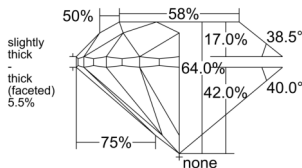

GIA®

FACSIMILE

GIA REPORT 6531499266

Verify this report at GIA.edu

GIA NATURAL DIAMOND DOSSIER®

September 20, 2025
GIA Report Number 6531499266
Shape and Cutting Style ..... Round Brilliant
Measurements ..... 4.95 - 4.98 x 3.18 mm

GRADING RESULTS

Carat Weight ..... 0.50 carat
Color Grade ..... D
Clarity Grade VS1
Cut Grade ..... Very Good

ADDITIONAL GRADING INFORMATION

Polish ..... Excellent
Symmetry ..... Excellent
Fluorescence ..... Very Strong Blue
Clarity Characteristics..... Crystal, Needle, Etch Channel
Inscription(s): GIA 6531499266

PROPORTIONS

Profile to actual proportions

GRADING SCALES

GIA COLOR SCALE

COLORLESS	D
	E
	F
	G
	H
	I
	J
NEAR COLORLESS	K
	L
FAIN	M
	N
	O
	P
VERY LIGHT	Q
	R
	S
	T
	U
	V
LIGHT	W
	X
	Y
	Z

GIA CLARITY SCALE

FLAWLESS	VERY VERY SLIGHTLY INCLUDED	SI₁	
			SI₂
INTERNALLY FLAWLESS	VERY SLIGHTLY INCLUDED	I₁	
		I₂	
VVS₁	SLIGHTLY INCLUDED	I₃	
VVS₂			
VS₁			
VS₂			
VS₁			
VS₂			
VVS₁			
VVS₂			
FLAWLESS			

GIA CUT SCALE

EXCELLENT
VERY GOOD
GOOD
FAIR
POOR