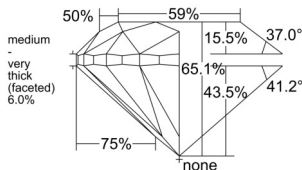

GIA®

FACSIMILE

GIA REPORT 6531486536

Verify this report at GIA.edu

GIA NATURAL DIAMOND DOSSIER®

September 23, 2025
GIA Report Number 6531486536
Shape and Cutting Style ..... Round Brilliant
Measurements ..... 4.11 - 4.17 x 2.70 mm

GRADING RESULTS

Carat Weight ..... 0.30 carat
Color Grade ..... F
Clarity Grade S11
Cut Grade ..... Good

ADDITIONAL GRADING INFORMATION

Polish ..... Excellent
Symmetry ..... Good
Fluorescence ..... None
Clarity Characteristics ..... Crystal, Feather
Inscription(s): GIA 6531486536

PROPORTIONS

Profile to actual proportions