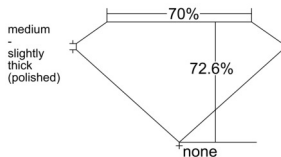

GIA®

FACSIMILE

GIA REPORT 6531333355

Verify this report at GIA.edu

GIA NATURAL DIAMOND DOSSIER®

September 06, 2025
GIA Report Number 6531333355
Shape and Cutting Style ..... **Square Modified Brilliant**
Measurements ..... 4.68 x 4.63 x 3.36 mm

GRADING RESULTS

Carat Weight ..... 0.62 carat
Color Grade ..... H
Clarity Grade VS1

ADDITIONAL GRADING INFORMATION

Polish ..... Excellent
Symmetry ..... Excellent
Fluorescence ..... Faint
Clarity Characteristics ..... Feather, Pinpoint
Inscription(s): GIA 6531333355

PROPORTIONS

Profile not to actual proportions

GRADING SCALES

GIA COLOR SCALE		GIA CLARITY SCALE			
COLORLESS	D	VERY VERY SLIGHTLY INCLUDED	FLAWLESS		
	E		INTERNALLY FLAWLESS		
	F		VVS₁		
	NEAR COLORLESS	G	VERY SLIGHTLY INCLUDED	VVS₂	
		H		VS₁	
		FAINT	I	SLIGHTLY INCLUDED	VS₂
			J		SI₁
			K		SI₂
	LIGHT	L	INCLUDED	I₁	
		M		I₂	
N		I₃			
O					
P					
Q					
R					
S					
T					
U					
V					
W					
X					
Y					
Z