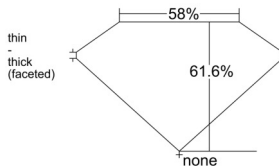

GIA®

FACSIMILE

GIA REPORT 6531327226

Verify this report at GIA.edu

GIA NATURAL DIAMOND DOSSIER®

September 09, 2025
GIA Report Number 6531327226
Shape and Cutting Style ..... Pear Brilliant
Measurements ..... 7.32 x 4.63 x 2.85 mm

GRADING RESULTS

Carat Weight ..... 0.56 carat
Color Grade ..... F
Clarity Grade VVS2

ADDITIONAL GRADING INFORMATION

Polish ..... Excellent
Symmetry ..... Excellent
Fluorescence ..... Faint
Clarity Characteristics..... Cloud, Needle, Pinpoint
Inscription(s): GIA 6531327226

PROPORTIONS

Profile not to actual proportions

GRADING SCALES

GIA COLOR SCALE		GIA CLARITY SCALE			
COLORLESS	D	VERY VERY SLIGHTLY INCLUDED	FLAWLESS		
	E		INTERNALLY FLAWLESS		
	F	VERY SLIGHTLY INCLUDED	VVS₁		
	G		VVS₂		
	H		VS₁		
	NEAR COLORLESS	I	SLIGHTLY INCLUDED	VS₂	
		J		SI₁	
		FAINT	K	INCLUDED	SI₂
			L		I₁
			M		I₂
VERT LIGHT	N		LIGHT	I₃	
	O				
	P				
	Q				
	R