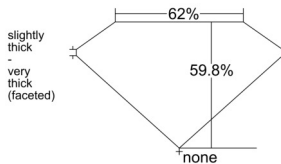

GIA®

FACSIMILE

GIA REPORT 6531295904

Verify this report at GIA.edu

GIA NATURAL DIAMOND DOSSIER®

September 03, 2025
GIA Report Number 6531295904
Shape and Cutting Style ..... Heart Brilliant
Measurements ..... 4.04 x 4.66 x 2.79 mm

GRADING RESULTS

Carat Weight ..... 0.31 carat
Color Grade ..... E
Clarity Grade VS1

ADDITIONAL GRADING INFORMATION

Polish ..... Very Good
Symmetry ..... Excellent
Fluorescence ..... Medium Blue
Clarity Characteristics..... Crystal, Pinpoint, Needle
Inscription(s): GIA 6531295904

PROPORTIONS

Profile not to actual proportions

GRADING SCALES

GIA COLOR SCALE		GIA CLARITY SCALE			
COLORLESS	D	VERY VERY SLIGHTLY INCLUDED	FLAWLESS		
	E		INTERNALLY FLAWLESS		
	F		VS₁		
	NEAR COLORLESS	G	VERY SLIGHTLY INCLUDED	VS₂	
		H		VS₁	
		FANT	I	SLIGHTLY INCLUDED	VS₂
			J		SI₁
	LIGHT	K	INCLUDED		SI₂
		L		I₁	
		M	I₂		
N					
O					
P		I₃			
Q					
R					
S					
T					
U					
V					
W					
X					
Y					
Z