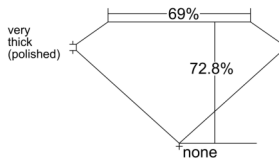

GIA®

FACSIMILE

GIA REPORT 6531289203

Verify this report at GIA.edu

GIA NATURAL DIAMOND DOSSIER®

September 03, 2025
GIA Report Number 6531289203
Shape and Cutting Style ..... Square Modified Brilliant
Measurements ..... 5.11 x 5.09 x 3.71 mm

GRADING RESULTS

Carat Weight ..... 0.92 carat
Color Grade ..... M
Clarity Grade VVS1

ADDITIONAL GRADING INFORMATION

Polish ..... Excellent
Symmetry ..... Excellent
Fluorescence ..... Medium Blue
Clarity Characteristics ..... Cavity
Inscription(s): GIA 6531289203

PROPORTIONS

Profile not to actual proportions

GRADING SCALES

GIA COLOR SCALE		GIA CLARITY SCALE			
COLORLESS	D	VERY VERY SLIGHTLY INCLUDED	FLAWLESS		
	E		INTERNALLY FLAWLESS		
	F	VERY SLIGHTLY INCLUDED	VVS₁		
	G		VVS₂		
	H		VS₁		
	NEAR COLORLESS	I	SLIGHTLY INCLUDED	VS₂	
		J		SI₁	
		FAINT	K	INCLUDED	SI₂
			L		I₁
			M		I₂
VERT LIGHT	N	LIGHT	I₃		
	O				
	P				
	Q				
	R