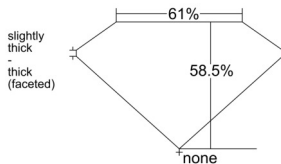

GIA®

FACSIMILE

GIA REPORT 6531260656

Verify this report at GIA.edu

GIA NATURAL DIAMOND DOSSIER®

August 30, 2025
GIA Report Number 6531260656
Shape and Cutting Style ..... Heart Brilliant
Measurements ..... 5.39 x 6.28 x 3.68 mm

GRADING RESULTS

Carat Weight ..... 0.73 carat
Color Grade ..... G
Clarity Grade ..... Internally Flawless

ADDITIONAL GRADING INFORMATION

Polish ..... Excellent
Symmetry ..... Excellent
Fluorescence ..... None
Clarity Characteristics ..... Minor Details of Polish
Inscription(s): GIA 6531260656

PROPORTIONS

Profile not to actual proportions

GRADING SCALES

GIA COLOR SCALE		GIA CLARITY SCALE			
COLORLESS	D	VERY VERY SLIGHTLY INCLUDED	FLAWLESS		
	E		INTERNALLY FLAWLESS		
	F	VERY SLIGHTLY INCLUDED	VVS₁		
	G		VVS₂		
	H		VS₁		
	NEAR COLORLESS	I	SLIGHTLY INCLUDED	VS₂	
		J		SI₁	
		FAINT	K	INCLUDED	SI₂
			L		I₁
			M		I₂
VERT LIGHT	N	LIGHT	I₃		
	O				
	P				
	Q				
	R