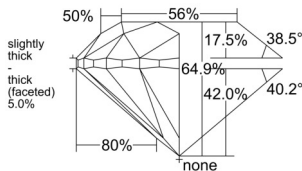

GIA®

FACSIMILE

GIA REPORT 6531228568

Verify this report at GIA.edu

GIA NATURAL DIAMOND DOSSIER®

August 26, 2025
GIA Report Number 6531228568
Shape and Cutting Style ..... Round Brilliant
Measurements ..... 4.92 - 4.95 x 3.20 mm

GRADING RESULTS

Carat Weight ..... 0.50 carat
Color Grade ..... D
Clarity Grade VS1
Cut Grade ..... Very Good

ADDITIONAL GRADING INFORMATION

Polish ..... Excellent
Symmetry ..... Excellent
Fluorescence ..... Strong Blue
Clarity Characteristics ..... Crystal, Pinpoint
Inscription(s): GIA 6531228568

PROPORTIONS

Profile to actual proportions