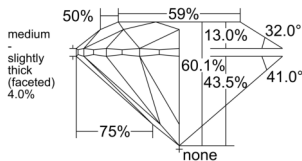

GIA®

FACSIMILE

GIA REPORT 6531227328

Verify this report at GIA.edu

GIA NATURAL DIAMOND DOSSIER®

August 26, 2025
GIA Report Number 6531227328
Shape and Cutting Style ..... Round Brilliant
Measurements ..... 5.19 - 5.22 x 3.13 mm

GRADING RESULTS

Carat Weight ..... 0.52 carat
Color Grade ..... D
Clarity Grade VS1
Cut Grade ..... Excellent

ADDITIONAL GRADING INFORMATION

Polish ..... Excellent
Symmetry ..... Excellent
Fluorescence ..... Strong Blue
Clarity Characteristics ..... Crystal
Inscription(s): GIA 6531227328

PROPORTIONS

Profile to actual proportions

GRADING SCALES

GIA COLOR SCALE	GIA CLARITY SCALE	GIA CUT SCALE
COLOURLESS	FLAWLESS	EXCELLENT
D	INTERNALLY FLAWLESS	
E	VVS₁	VERY GOOD
F		
G	VS₁	GOOD
H		
I	SI₁	FAIR
J		
K	I₁	POOR
L		
M	I₂	
N		
O	I₃	
P		
Q		
R		
S		
T		
U		
V		
W		
X		
Y		
Z