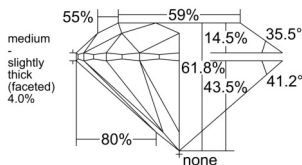

GIA®

FACSIMILE

GIA REPORT 6531218835

Verify this report at GIA.edu

GIA NATURAL DIAMOND DOSSIER®

September 15, 2025
GIA Report Number 6531218835
Shape and Cutting Style ..... Round Brilliant
Measurements ..... 4.56 - 4.57 x 2.82 mm

GRADING RESULTS

Carat Weight ..... 0.36 carat
Color Grade ..... D
Clarity Grade VVS1
Cut Grade ..... Excellent

ADDITIONAL GRADING INFORMATION

Polish ..... Excellent
Symmetry ..... Excellent
Fluorescence ..... None
Clarity Characteristics ..... Pinpoint, Feather
Inscription(s): GIA 6531218835

PROPORTIONS

Profile to actual proportions