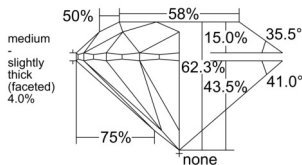

GIA®

FACSIMILE

GIA REPORT 6531194672

Verify this report at GIA.edu

GIA NATURAL DIAMOND DOSSIER®

August 23, 2025
GIA Report Number 6531194672
Shape and Cutting Style ..... Round Brilliant
Measurements ..... 5.11 - 5.16 x 3.20 mm

GRADING RESULTS

Carat Weight ..... 0.52 carat
Color Grade ..... F
Clarity Grade VS2
Cut Grade ..... Excellent

ADDITIONAL GRADING INFORMATION

Polish ..... Excellent
Symmetry ..... Excellent
Fluorescence ..... None
Clarity Characteristics ..... Cloud, Crystal
Inscription(s): GIA 6531194672

PROPORTIONS

GRADING SCALES

GIA COLOR SCALE	GIA CLARITY SCALE	GIA CUT SCALE	
D	FLAWLESS	EXCELLENT	
E	INTERNALLY FLAWLESS		
F		VVS₁	VERY GOOD
G	VVS₂		
H	VS₁	GOOD	
I	VS₂		
J	SI₁	FAIR	
K	SI₂		
L	I₁	POOR	
M	I₂		
N	I₃		
O			
P			
Q			
R			
S			
T			
U			
V			
W			
X			
Y			
Z