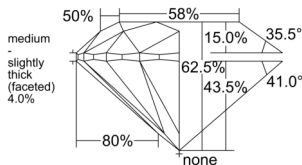

GIA®

FACSIMILE

GIA REPORT 6531184826

Verify this report at GIA.edu

GIA NATURAL DIAMOND DOSSIER®

August 25, 2025
GIA Report Number 6531184826
Shape and Cutting Style ..... Round Brilliant
Measurements ..... 5.09 - 5.13 x 3.19 mm

GRADING RESULTS

Carat Weight ..... 0.51 carat
Color Grade ..... G
Clarity Grade ..... Flawless
Cut Grade ..... Excellent

ADDITIONAL GRADING INFORMATION

Polish ..... Excellent
Symmetry ..... Excellent
Fluorescence ..... None
Clarity Characteristics ..... None
Inscription(s): GIA 6531184826

PROPORTIONS

GRADING SCALES

GIA COLOR SCALE

COLOREDNESS	D
	E
	F
	G
	H
	I
	J
NEAR COLORLESS	K
	L
Faint	M
	N
	O
	P
Very Light	Q
	R
	S
	T
	U
	V
Light	W
	X
	Y
	Z

GIA CLARITY SCALE

FLAWLESS	INTERNAL FLAWLESS	
		FLAWLESS
VERY VERY SLIGHTLY INCLUDED	VVS₁	
	VVS₂	
VERY SLIGHTLY INCLUDED	VS₁	
	VS₂	
SLIGHTLY INCLUDED	SI₁	
	SI₂	
INCLUDED	I₁	
	I₂	
	I₃	

GIA CUT SCALE

EXCELLENT
VERY GOOD
GOOD
FAIR
POOR