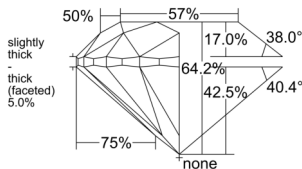

GIA®

FACSIMILE

GIA REPORT 6531114447

Verify this report at GIA.edu

GIA NATURAL DIAMOND DOSSIER®

August 13, 2025
GIA Report Number 6531114447
Shape and Cutting Style ..... Round Brilliant
Measurements ..... 5.53 - 5.57 x 3.57 mm

GRADING RESULTS

Carat Weight ..... 0.70 carat
Color Grade ..... G
Clarity Grade VS1
Cut Grade ..... Very Good

ADDITIONAL GRADING INFORMATION

Polish ..... Excellent
Symmetry ..... Excellent
Fluorescence ..... None
Clarity Characteristics..... Crystal, Feather, Pinpoint
Inscription(s): GIA 6531114447

PROPORTIONS

Profile to actual proportions