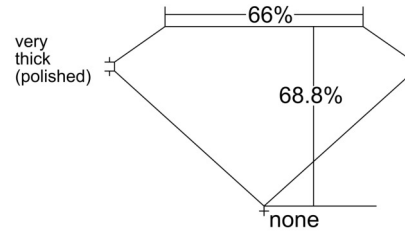

GIA NATURAL DIAMOND GRADING REPORT

August 12, 2025  
 GIA Report Number ..... 6531097711  
 Shape and Cutting Style ..... Emerald Cut  
 Measurements ..... 7.27 x 5.19 x 3.57 mm

GRADING RESULTS

Carat Weight ..... 1.33 carat  
 Color Grade ..... I  
 Clarity Grade ..... VVS2

Profile not to actual proportions

CLARITY CHARACTERISTICS

KEY TO SYMBOLS\*

-  Needle
-  Pinpoint
-  Feather

\* Red symbols denote internal characteristics (inclusions). Green or black symbols denote external characteristics (blemishes). Diagram is an approximate representation of the diamond, and symbols shown indicate type, position, and approximate size of clarity characteristics. All clarity characteristics may not be shown. Details of finish are not shown.