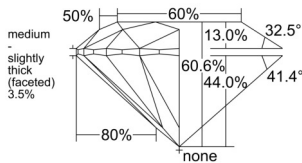

GIA®

FACSIMILE

GIA REPORT 6531092915

Verify this report at GIA.edu

GIA NATURAL DIAMOND DOSSIER®

September 05, 2025
GIA Report Number 6531092915
Shape and Cutting Style ..... Round Brilliant
Measurements ..... 5.44 - 5.47 x 3.30 mm

GRADING RESULTS

Carat Weight ..... 0.60 carat
Color Grade ..... G
Clarity Grade VVS1
Cut Grade ..... Excellent

ADDITIONAL GRADING INFORMATION

Polish ..... Excellent
Symmetry ..... Excellent
Fluorescence ..... None
Clarity Characteristics..... Cloud, Needle, Pinpoint
Inspection(s): GIA 6531092915

PROPORTIONS

GRADING SCALES

GIA COLOR SCALE	GIA CLARITY SCALE	GIA CUT SCALE	
D	FLAWLESS	EXCELLENT	
E	INTERNALLY FLAWLESS		
F		VVS₁	VERY GOOD
G	VVS₂		
H	VS₁	GOOD	
I	VS₂		
J	SI₁	FAIR	
K	SI₂		
L	I₁	POOR	
M			
N			
O	I₂		
P			
Q			
R	I₃		
S			
T			
U			
V			
W			
X			
Y			
Z